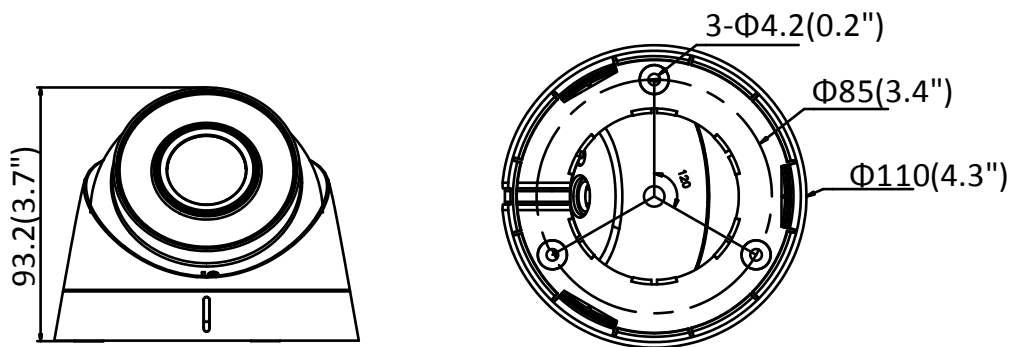

Dimensions

Unit:mm(inch)

Accessories

Distributed by