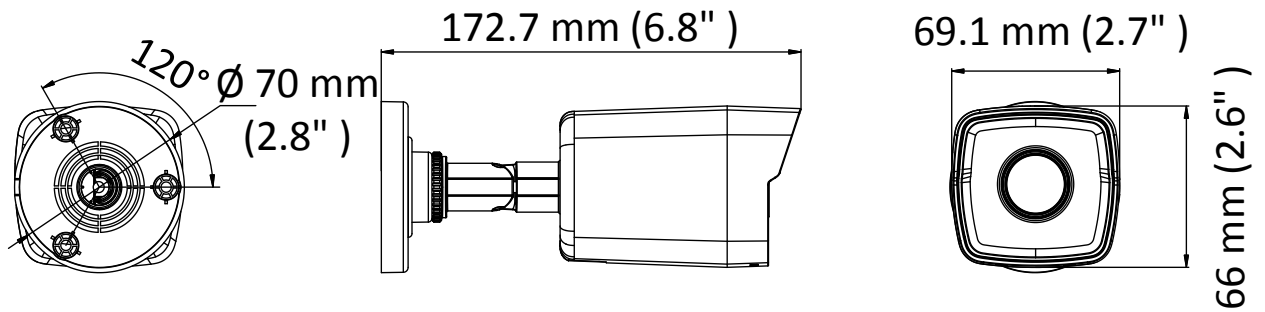

Dimension

Accessory

Distributed by

HIKVISION

Headquarters

No.555 Qianmo Road, Binjiang District,
Hangzhou 310051, China
T +86-571-8807-5998
overseasbusiness@hikvision.com

Hikvision USA
T +1-909-895-0400
sales.usa@hikvision.com

Hikvision Italy
T +39-0438-6902
info.it@hikvision.com

Hikvision Singapore
T +65-6684-4718
sg@hikvision.com

Hikvision Africa
T +27 (10) 0351172
sale.africa@hikvision.com

Hikvision Europe
T +31-23-55-42-770
info.eu@hikvision.com

Hikvision France
T +33(0)1-85-330-450
info.fr@hikvision.com

Hikvision Oceania
T +61-2-8599-4233
salesau@hikvision.com

Hikvision Hong Kong
T +852-2151-1761

Hikvision Middle East
T +971-4-8816086
salesme@hikvision.com

Hikvision Spain
T +34-91-737-16-55
info.es@hikvision.com

Hikvision Canada
T +1-909-895-0400
sales.usa@hikvision.com

Hikvision Russia
T +7-495-669-67-99
saleru@hikvision.com

Hikvision Poland
T +48-22-460-01-50
potland@hikvision.com

Hikvision Korea
T +82-31-731-8841
sales.korea@hikvision.com

Hikvision India
T +91-22-28469900
sales@pramahikvision.com

Hikvision UK
T +01628-902140
support.uk@hikvision.com

Hikvision Brazil
T +55 11 3318-0050
Latam.support@hikvision.com

05057020180726